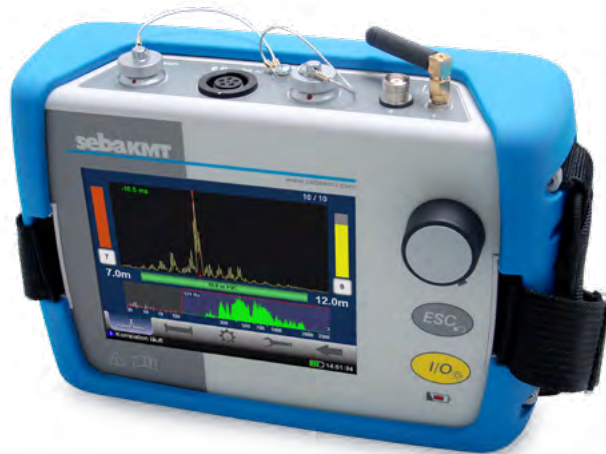

CORRELUX SERIES

Hybrid correlator for real-time and recorded correlation

sebaKMT
by Megger®

- Easy to use with colour touch display
- Online and offline correlation
- Long operating time and inductive sensor charging
- Pinpointing with multi-sensors or ground microphone
- Perfect for plastic pipes and trunk mains
- Multi-correlation without pipe parameter input

Identifying leaks with precision

C-3 – How does it work?

The Correlux C-3 correlator locates leaks in drinking water pipes. Pressurized water at the leak location creates a noise which travels out in all directions of the pipe.

This noise is recorded, amplified and sent wirelessly to the correlator by two sensors (piezo microphone, hydrophone) which are attached to the pipe (e.g. valve, hydrants).

The Correlux C-3 compares both signals (correlation) and calculates the exact distance to the leakage on the basis of the delay time of the signals, the sensor spacing and the sound velocity in the pipe.

Online and offline correlation

The Correlux C-3 is suitable for both immediate measurement (online) as well as night measurement (offline). If the measuring point is easily accessible and is not in a danger area, then online measurement comes into effect. Power transmitters are deployed in this case (transmitter and microphone). These transmit the live signal directly to the correlator and you receive the result immediately.