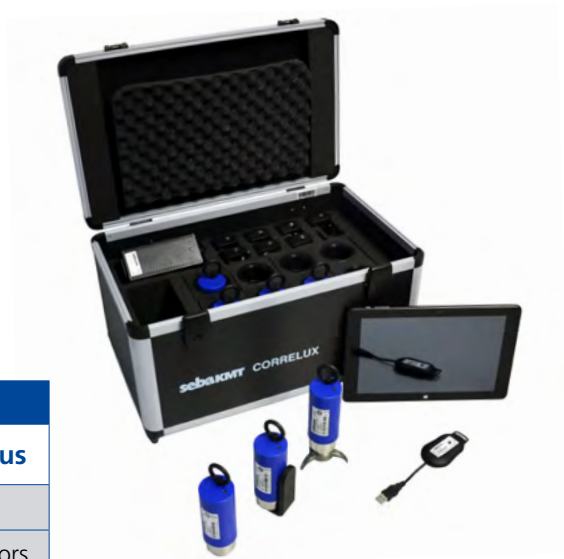

C-30 – Yours attractive option

SebaKMT now offers the new C-30 offline correlation set to achieve fast, reliable and highly accurate measurement results.

Customers can choose between 3, 5 and 8 sets which come in separate cases with unique inductive rechargeable technology. All you need is a laptop¹⁾ or tablet¹⁾ (windows based) and the well-established LOG RI USB radio interface from SebaKMT. Focused on the necessary, the user is able to program the devices within seconds and retrieve the measurement data quickly afterwards.

The newly developed CorreluxView-3 is a flexible platform for all correlation data including mapping, result display, sound filtering and printing.

The platform allows to add hydrophone multi-sensors COR MS-3-Hydro which are also inductive rechargeable.

Correlux C-30			
Product description	Standard	Pro	ProPlus
Sebalog RI	✓	✓	✓
Multi-sensors	3 sensors	5 sensors	8 sensors
Case with charger	✓	✓	✓
Motor vehicle charger	✓	✓	✓

¹⁾ Windows operating system needed

SebaKMT · Dr.-Herbert-lann-Str. 6 · D-96148 Baunach
Tel. +49 9544 - 680 · Fax +49 9544 - 2273
sales@sebakmt.com

www.sebakmt.com

We reserve the right to make technical changes. [CORRELUX-SERIE_BR_EN_V02.pdf](#)
The word 'SebaKMT' is a registered trademark. Copyright © 2020

sebaKMT
by Megger®